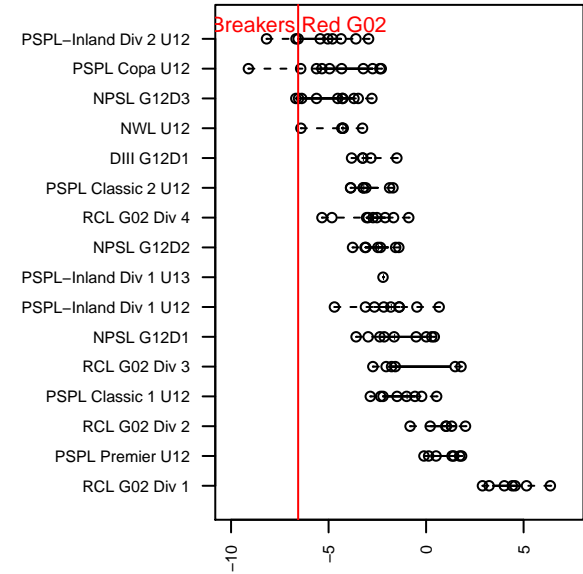

**attack and defense rating
relative to others at age
and all opponents in last 13 months**