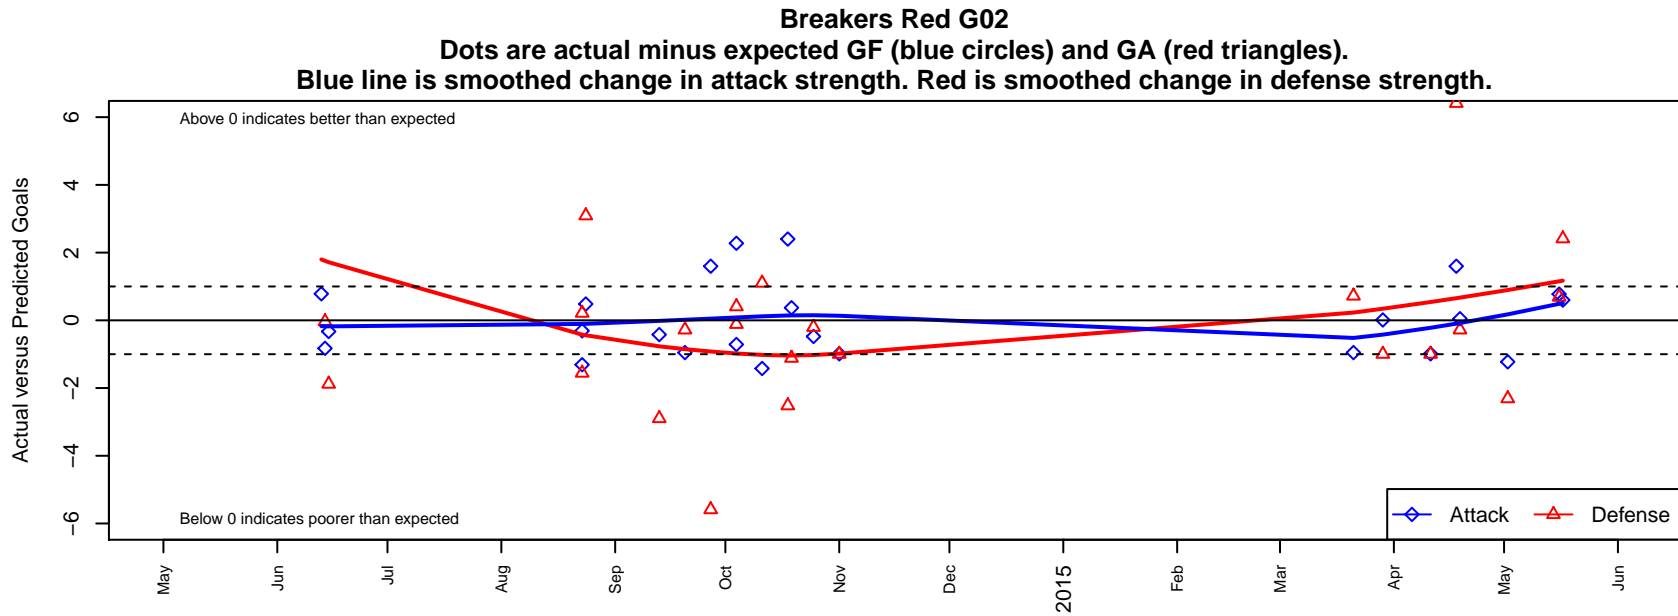

**attack and defense variance (black dot)
relative to other teams
and top 10 in region**

**attack and defense rating
relative to others at age
and all opponents in last 13 months**

Breakers Red G02

Breakers SC
Spokane, WA
G02 total strength=130
attack=0.13 defense=0.08
fall league = PSPL–Inland Div 2 U12
spr league = Spr PSPL–Inland Div 3 U12
notes= Nielson 2014

alt names used:
Breakers Red [G02]
IEYSA Breakers G02 Nielson
SPOKANE BREAKERS RED (WA)
IEYSA Breakers G02 Nielson

Venues played:
2014 Olivia Chaffin GU12
2014 River City Challenge U12
2014 PSPL–Inland Div 2 U12
2014 Spr PSPL–Inland Div 3 U12